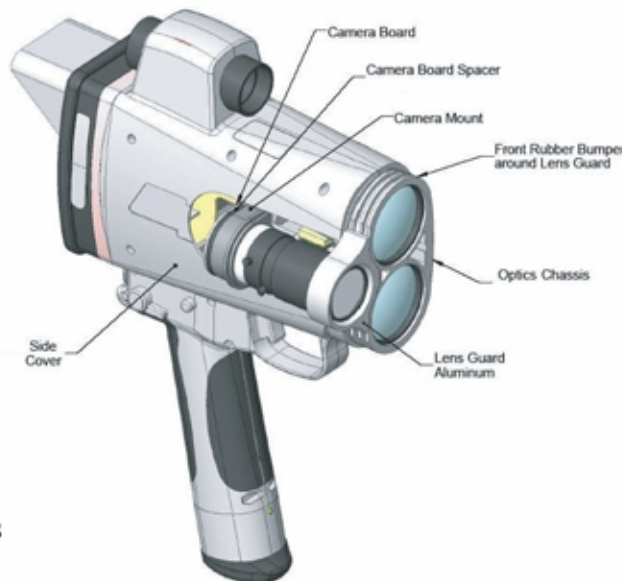

NEW

Photographic Evidence

Welcome to the future of digital image and video enforcement!

Introducing the TruCam - the most advanced, compact, all-in-one digital video camera/laser ever designed! The TruCam not only measures speed, it can calculate the traveling time and distance between two following vehicles. By producing full action video and still image evidence, for both speeding and tailgating violations, challenges in court will soon cease to exist. The combination of LTI's highly accurate speed detection technology and full color digital video and imaging makes the TruCam a truly revolutionary breakthrough.

Highly accurate speed and distance measurement

- TruSpeed™ Core
- DBC/TBC (Distance and Time between Cars)

Video clip and still image capture

- Up to 35 frame per second motion clip
- 2048 x 1536 (3.1M) still color image
- 128 bit encrypted data

Built-in peripherals

- 20 Channel GPS with SBAS
- 2D tilt sensor (pitch and roll)
- 3D digital compass with tilt compensation
- Real-time clock